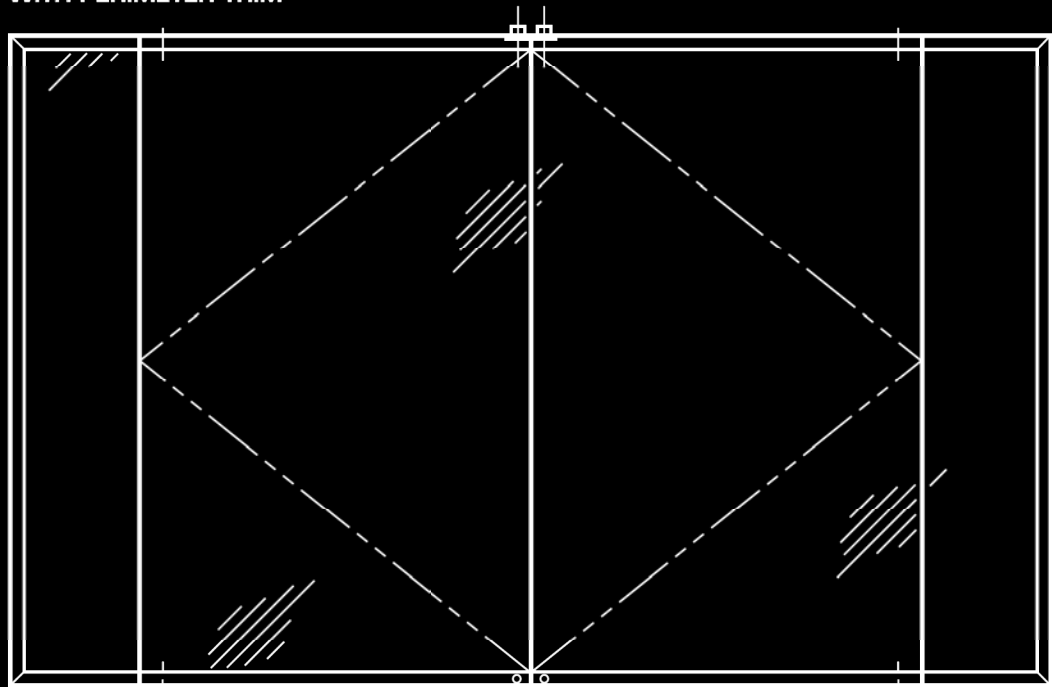

**TYPICAL SIDELIGHT CORNER
AND END CONDITIONS**

FIGURE 3

FIGURE 4

FIGURE 5

WITH PERIMETER TRIM

FIGURE 2

**SERIES 1301-SM DISPLAY CASE DOOR ELEVATIONS
WITH PERIMETER TRIM**

FIGURE 6