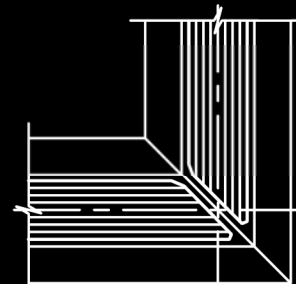

**TYPICAL SIDELIGHT CORNER
AND END CONDITIONS**

FIGURE 3

FIGURE 4

FIGURE 5

WITH PERIMETER TRIM

FIGURE 2

**SERIES 1301-SM DISPLAY CASE DOOR ELEVATIONS
WITH PERIMETER TRIM**

FIGURE 6