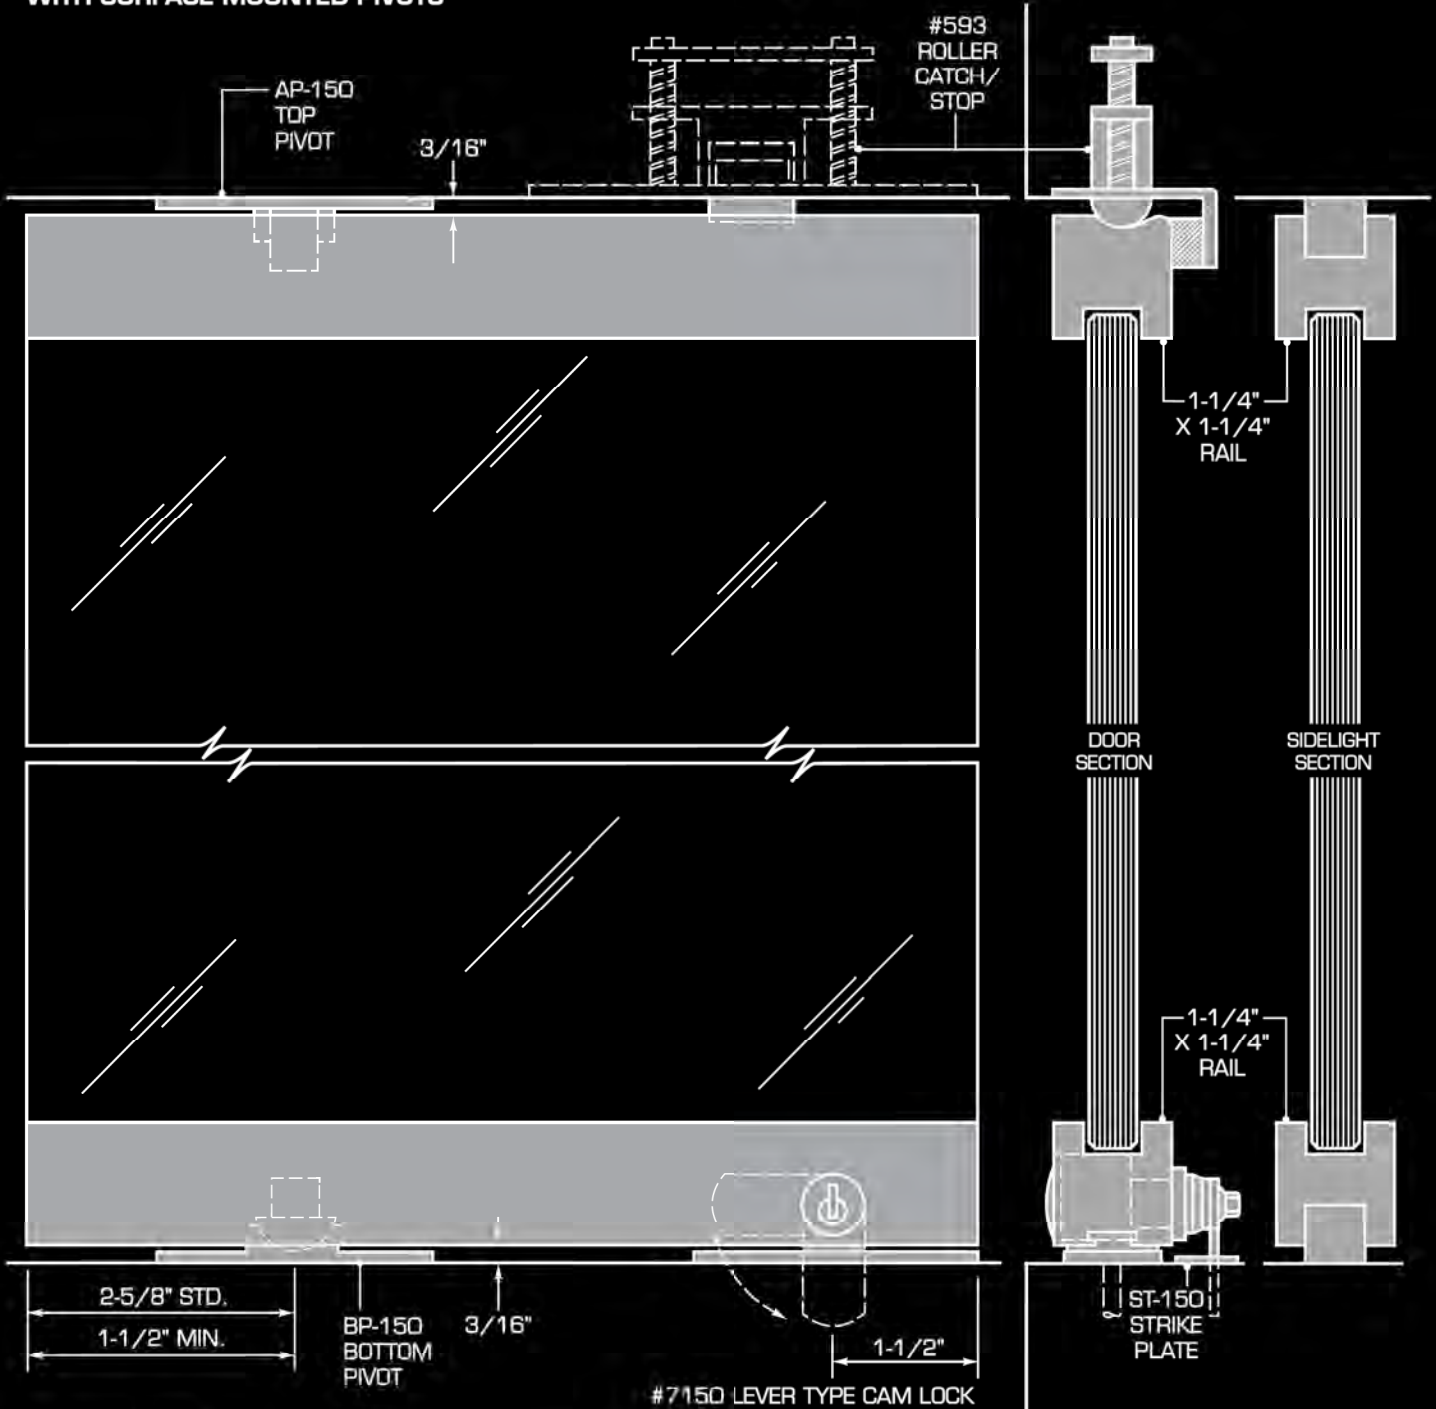

FIGURE 7

NOTE: DISPLAY CASES NOT FURNISHED BY BLUMCRAFT

**SERIES 1301-SM DISPLAY CASE DOORS AND SIDELIGHTS
WITH SURFACE MOUNTED PIVOTS**

SCALE HALF SIZE

THE #7301 CONCEALED LOCK SHOWN ON PAGE 5 WHEN BUILT INTO THE CASEWORK CAN REPLACE THE #7150 LEVER TYPE CAM LOCK. THIS ELIMINATES THE NEED FOR CONTINUOUS MOUNTING BARS.