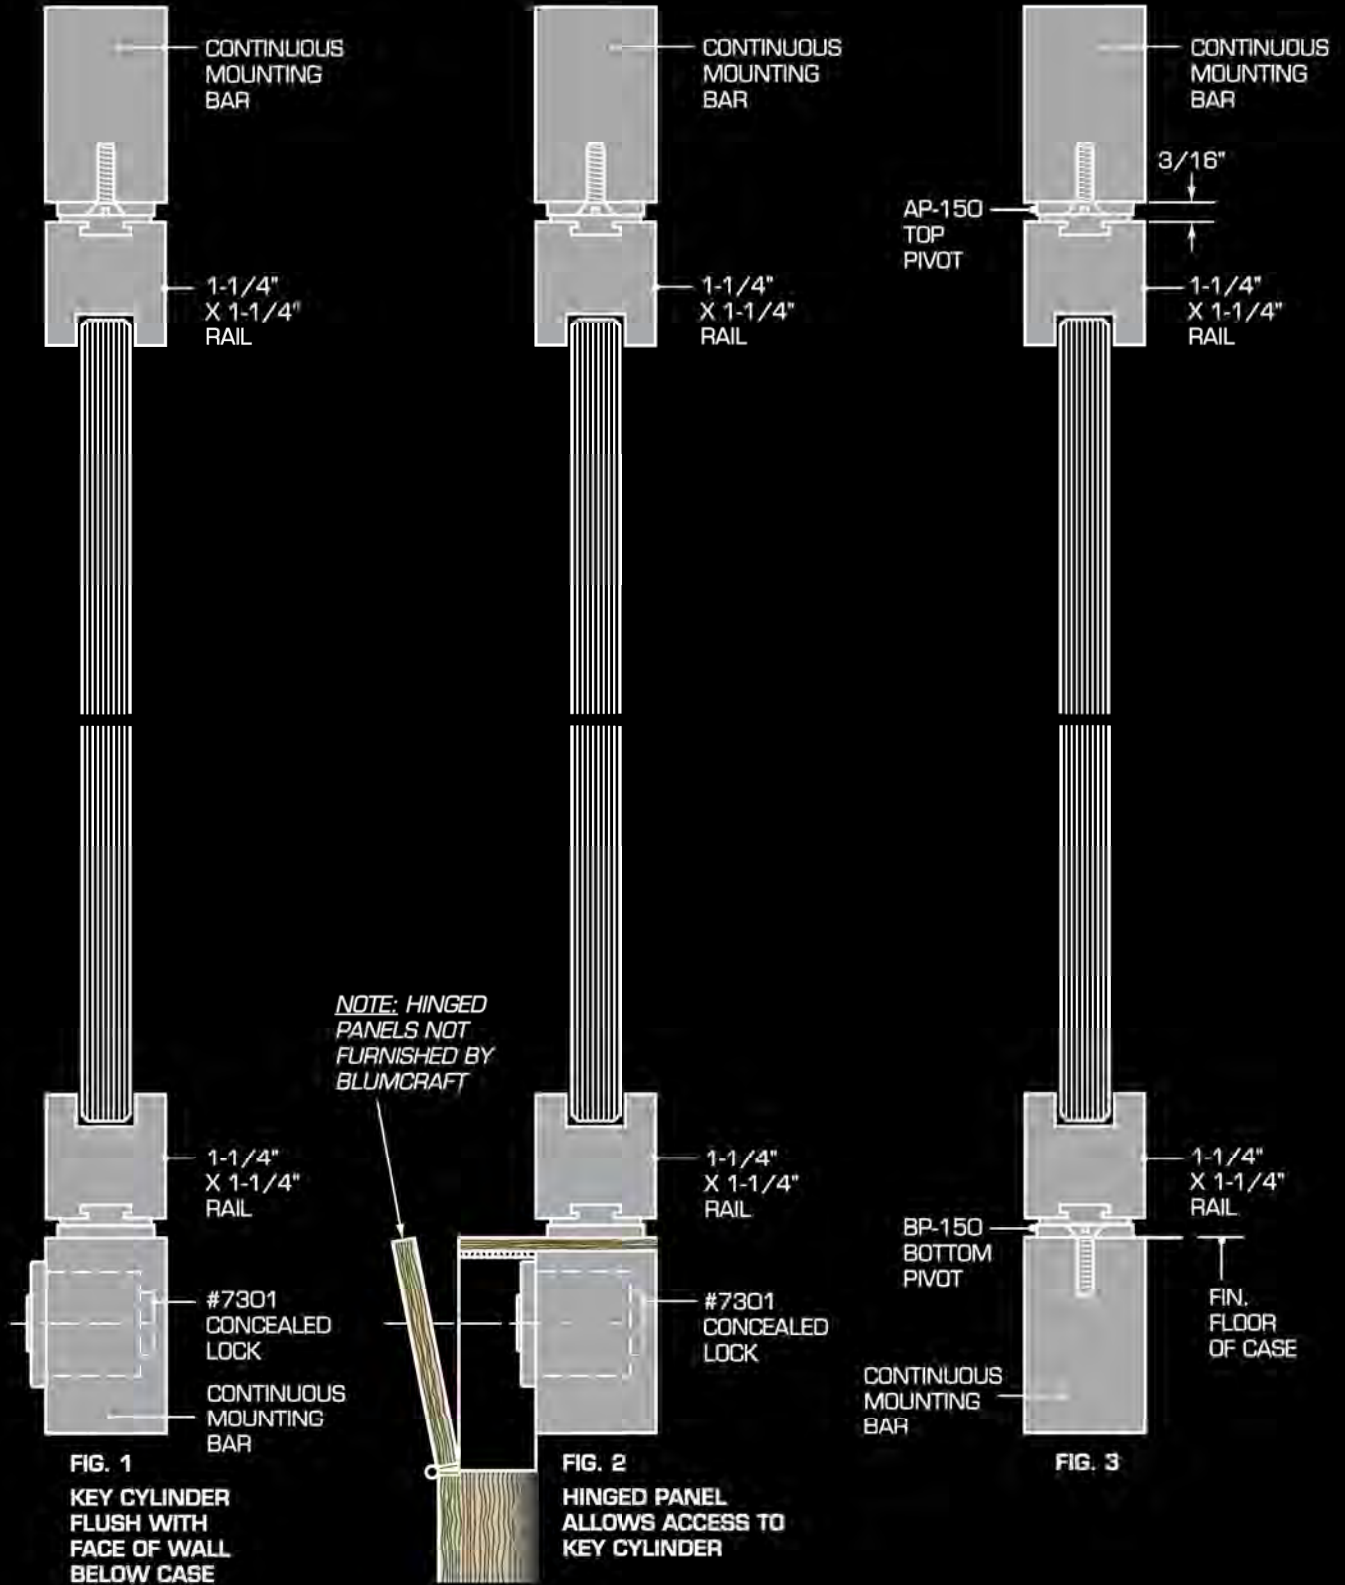

**SERIES 1301-CM DISPLAY CASE DOORS
WITH CONTINUOUS MOUNTING BARS**

HALF SIZE SCALE