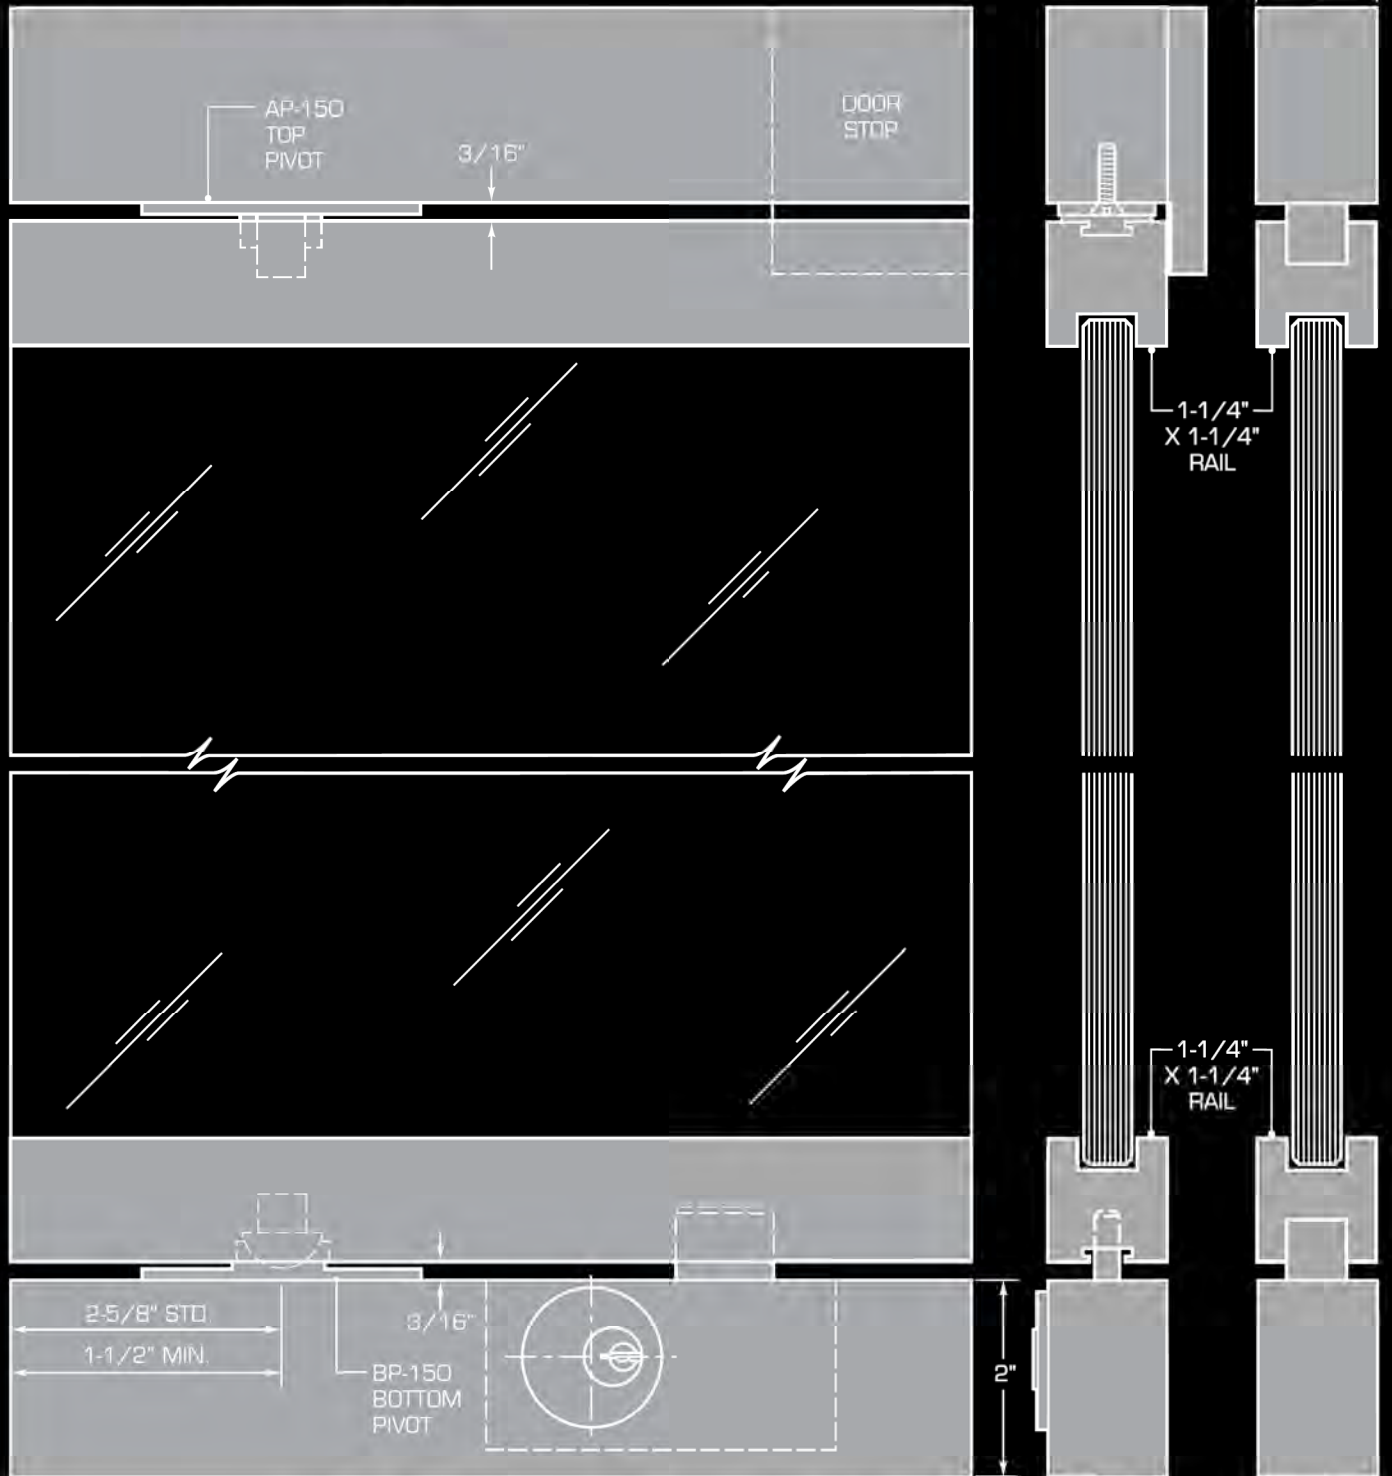

**SERIES 1301-CM DISPLAY CASE DOORS AND SIDELIGHTS
WITH CONTINUOUS MOUNTING BARS**

**#7301 CONCEALED LOCK USED WITH SERIES 1301-CM
DISPLAY CASE DOORS AND CONTINUOUS MOUNTING BARS**

THIS LOCK ALLOWS THE RAIL LINES TO BE KEPT CLEAR BY CONCEALING THE LOCKING MECHANISM IN THE CASE. THE MORTISE KEY CYLINDER MAY BE FLUSH WITH THE CASE OR MAY BE CONCEALED WITH AN APPROPRIATE ACCESS COVER. LOCKS CAN BE LOCATED AT TOP, BOTTOM, OR TOP AND BOTTOM.

SCALE HALF SIZE