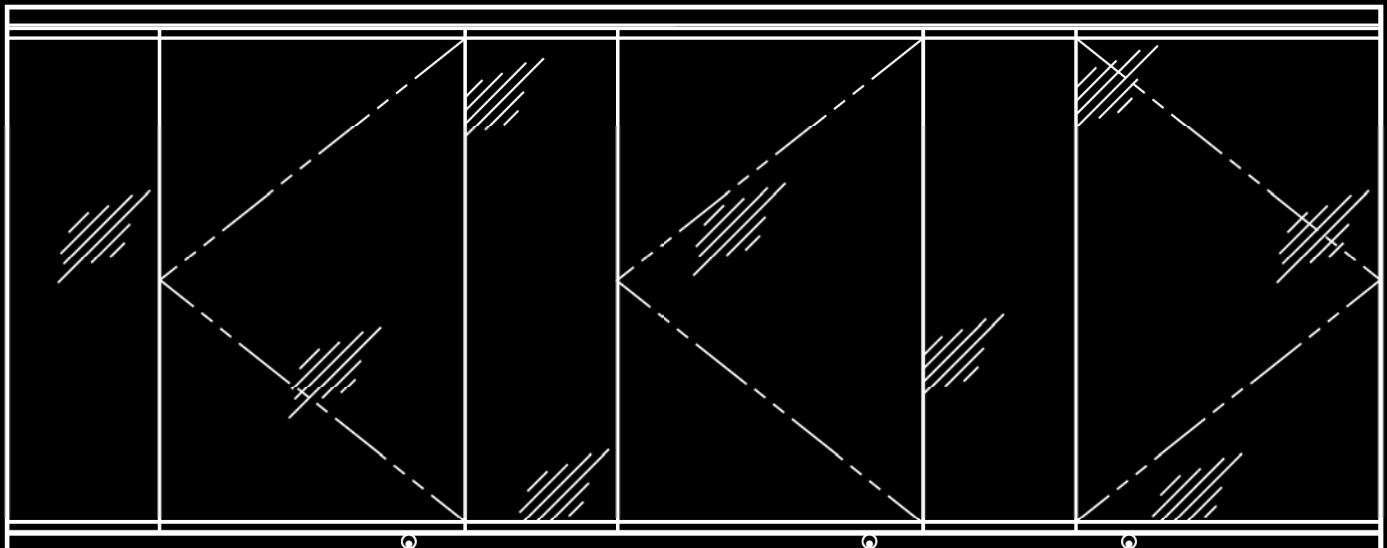

NOTE: DISPLAY CASES NOT FURNISHED BY BLUMCRAFT

SERIES 1301-CM DISPLAY CASE DOORS WITH SIDELIGHTS ELEVATION

FIGURE 3

OVER 80,000 BLUMCRAFT INSTALLATIONS CAN BE FOUND IN SOME OF THE MOST PRESTIGIOUS BUILDINGS THROUGHOUT THE WORLD. THE FOLLOWING IS A PARTIAL LISTING OF NOTABLE PROJECTS WHERE BLUMCRAFT DISPLAY CASE DOORS HAVE BEEN INSTALLED.