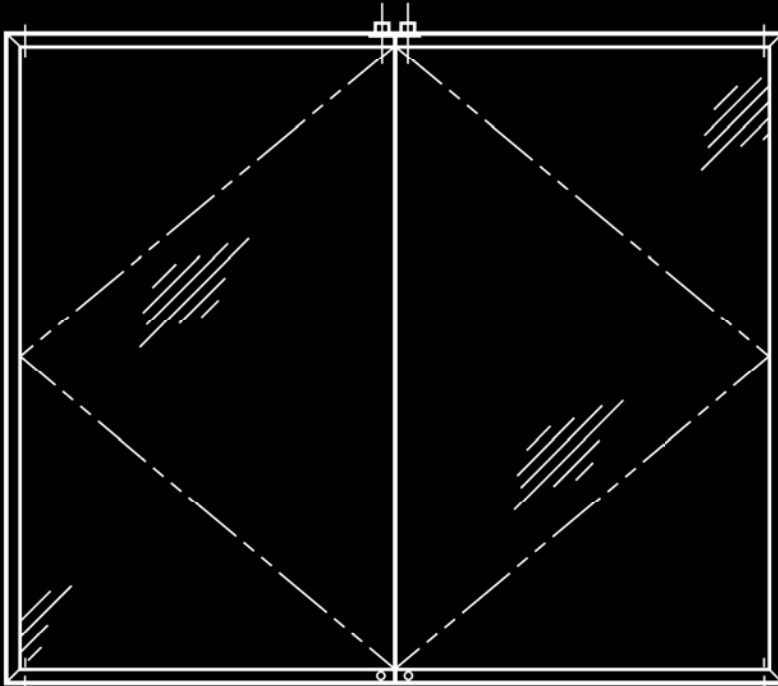

**TYPICAL SIDELIGHT CORNER
AND END CONDITIONS**

FIGURE 3

FIGURE 4

FIGURE 5

WITH PERIMETER TRIM

FIGURE 2

**SERIES 1301-SM DISPLAY CASE DOOR ELEVATIONS
WITH PERIMETER TRIM**

FIGURE 6