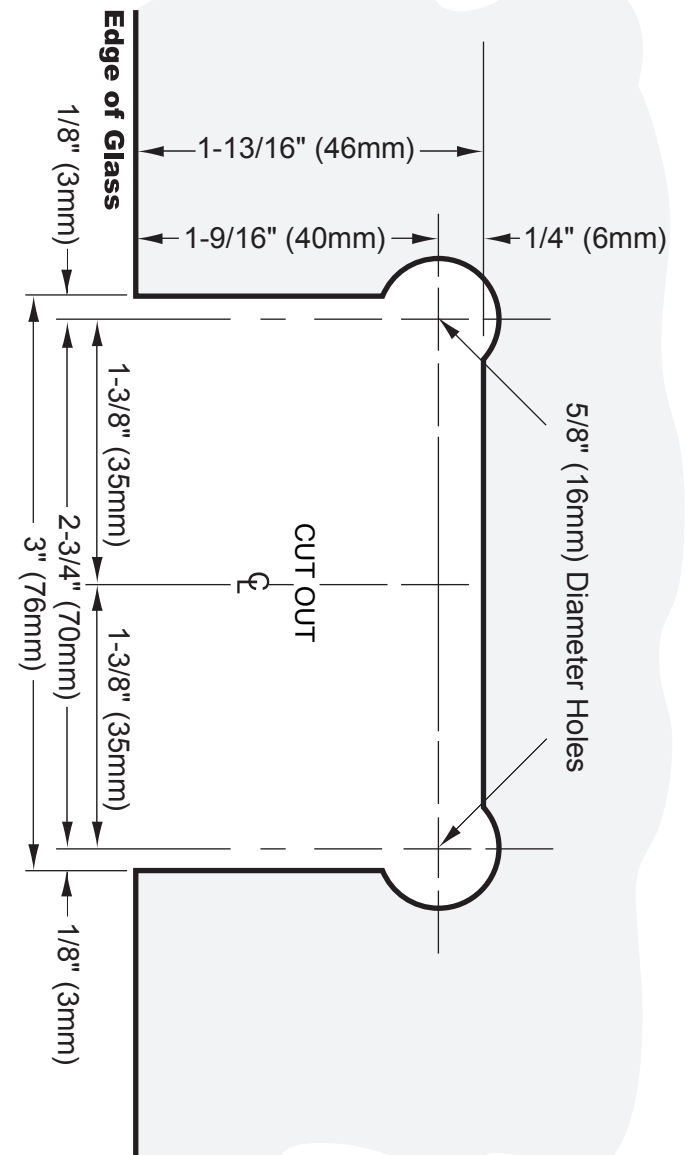

C.R. LAURENCE CO., INC.
PROFESSIONAL QUALITY

**Rectangular
Cut-out Option**

IMPORTANT:
Project measurements from
the edge of the glass.

**"Mouse-Ear"
Cut-out Option**

COLOGNE
Wall Mount Hinge
CAT. No. COL067

4E-21K