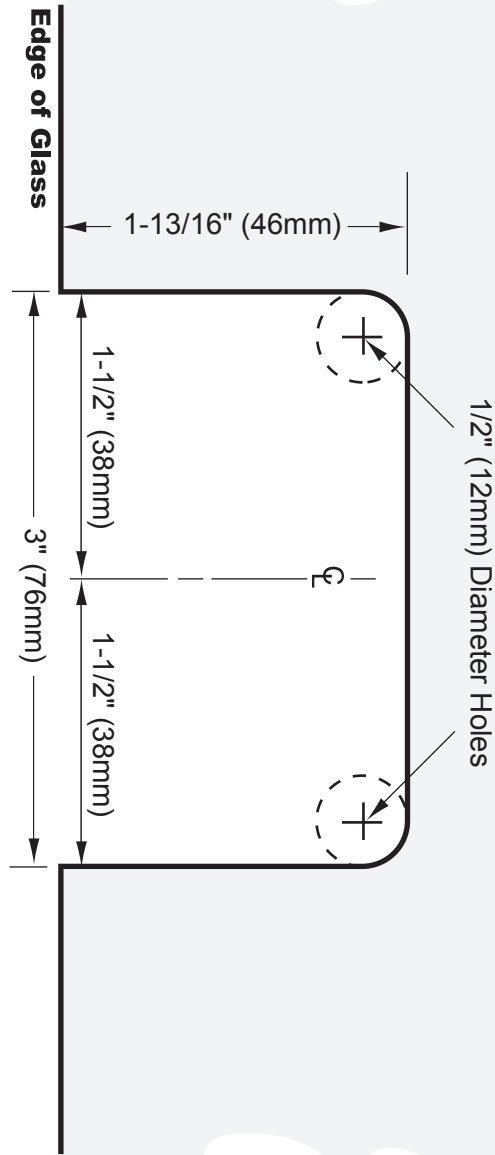

C.R. LAURENCE CO., INC.
PROFESSIONAL QUALITY

**Rectangular
Cut-out Option**

IMPORTANT:
Project measurements from
the edge of the glass.

**"Mouse-Ear"
Cut-out Option**

COLOGNE
Wall Mount Hinge
CAT. No. COL067

4E-21K