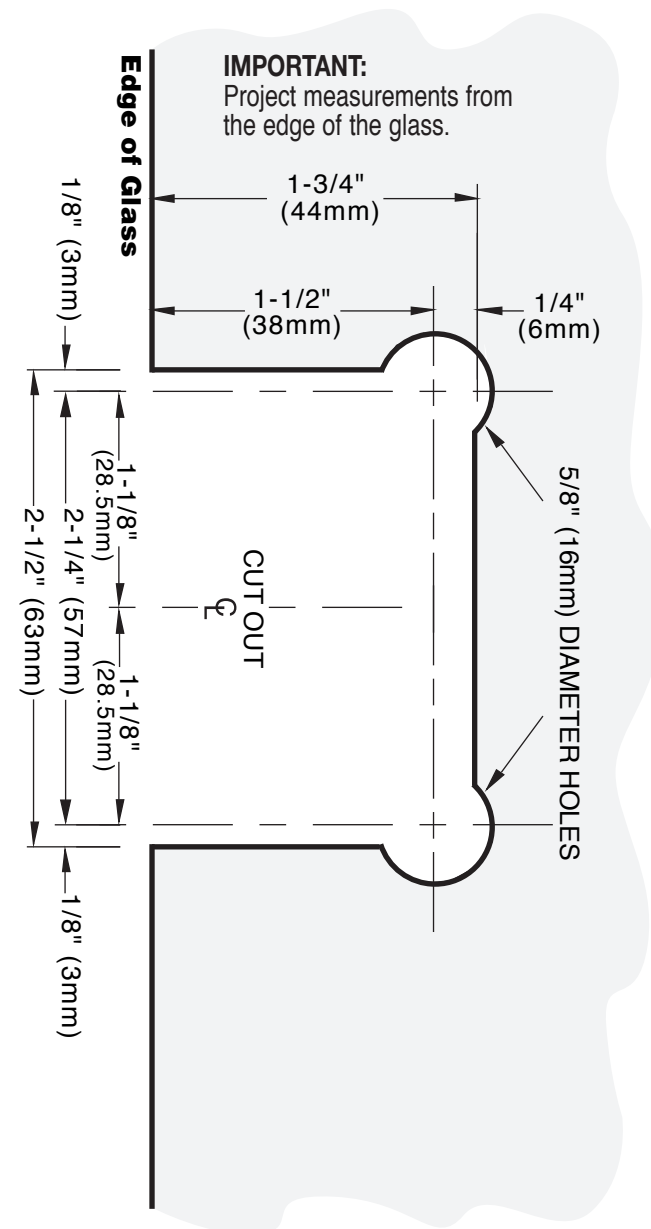

C.R. LAURENCE CO., INC.
PROFESSIONAL QUALITY

GENEVA

Wall Mount Hinge – Full Back Plate (Adjustable)

CAT No. GEN337 / GEN344

C.R. Laurence Co., Inc.
 crlaurence.com

For technical assistance in the United States call toll free (800) 421-6144; from Canada call toll free (877) 421-6144; Outside the U.S. and Canada call (323) 588-1281. Ask for Tech Sales at Extension 7740. Toll free fax (800) 458-7496.