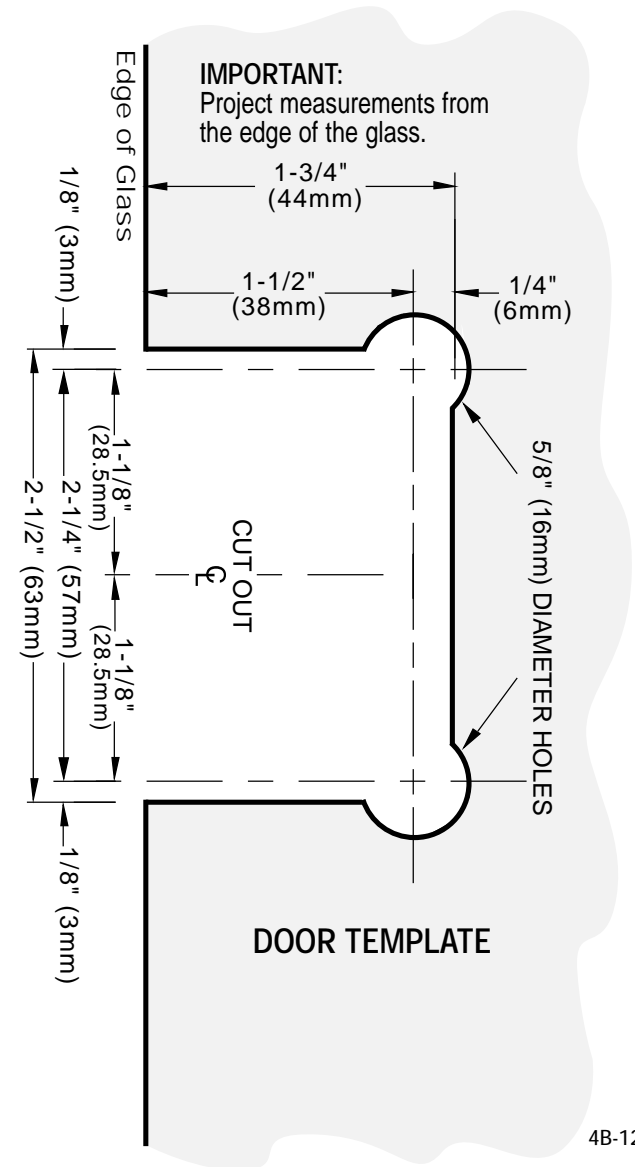

C.R. LAURENCE CO., INC.
PROFESSIONAL QUALITY

GENEVA

90° Glass-to-Glass Hinge

CAT No. GEN092