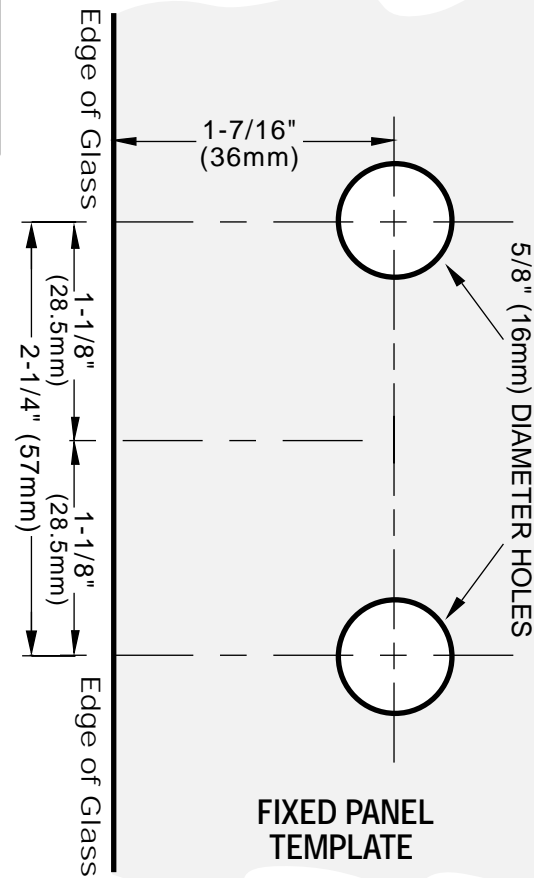

C.R. LAURENCE CO., INC.
PROFESSIONAL QUALITY

GENEVA

90° Glass-to-Glass Hinge

CAT No. GEN092