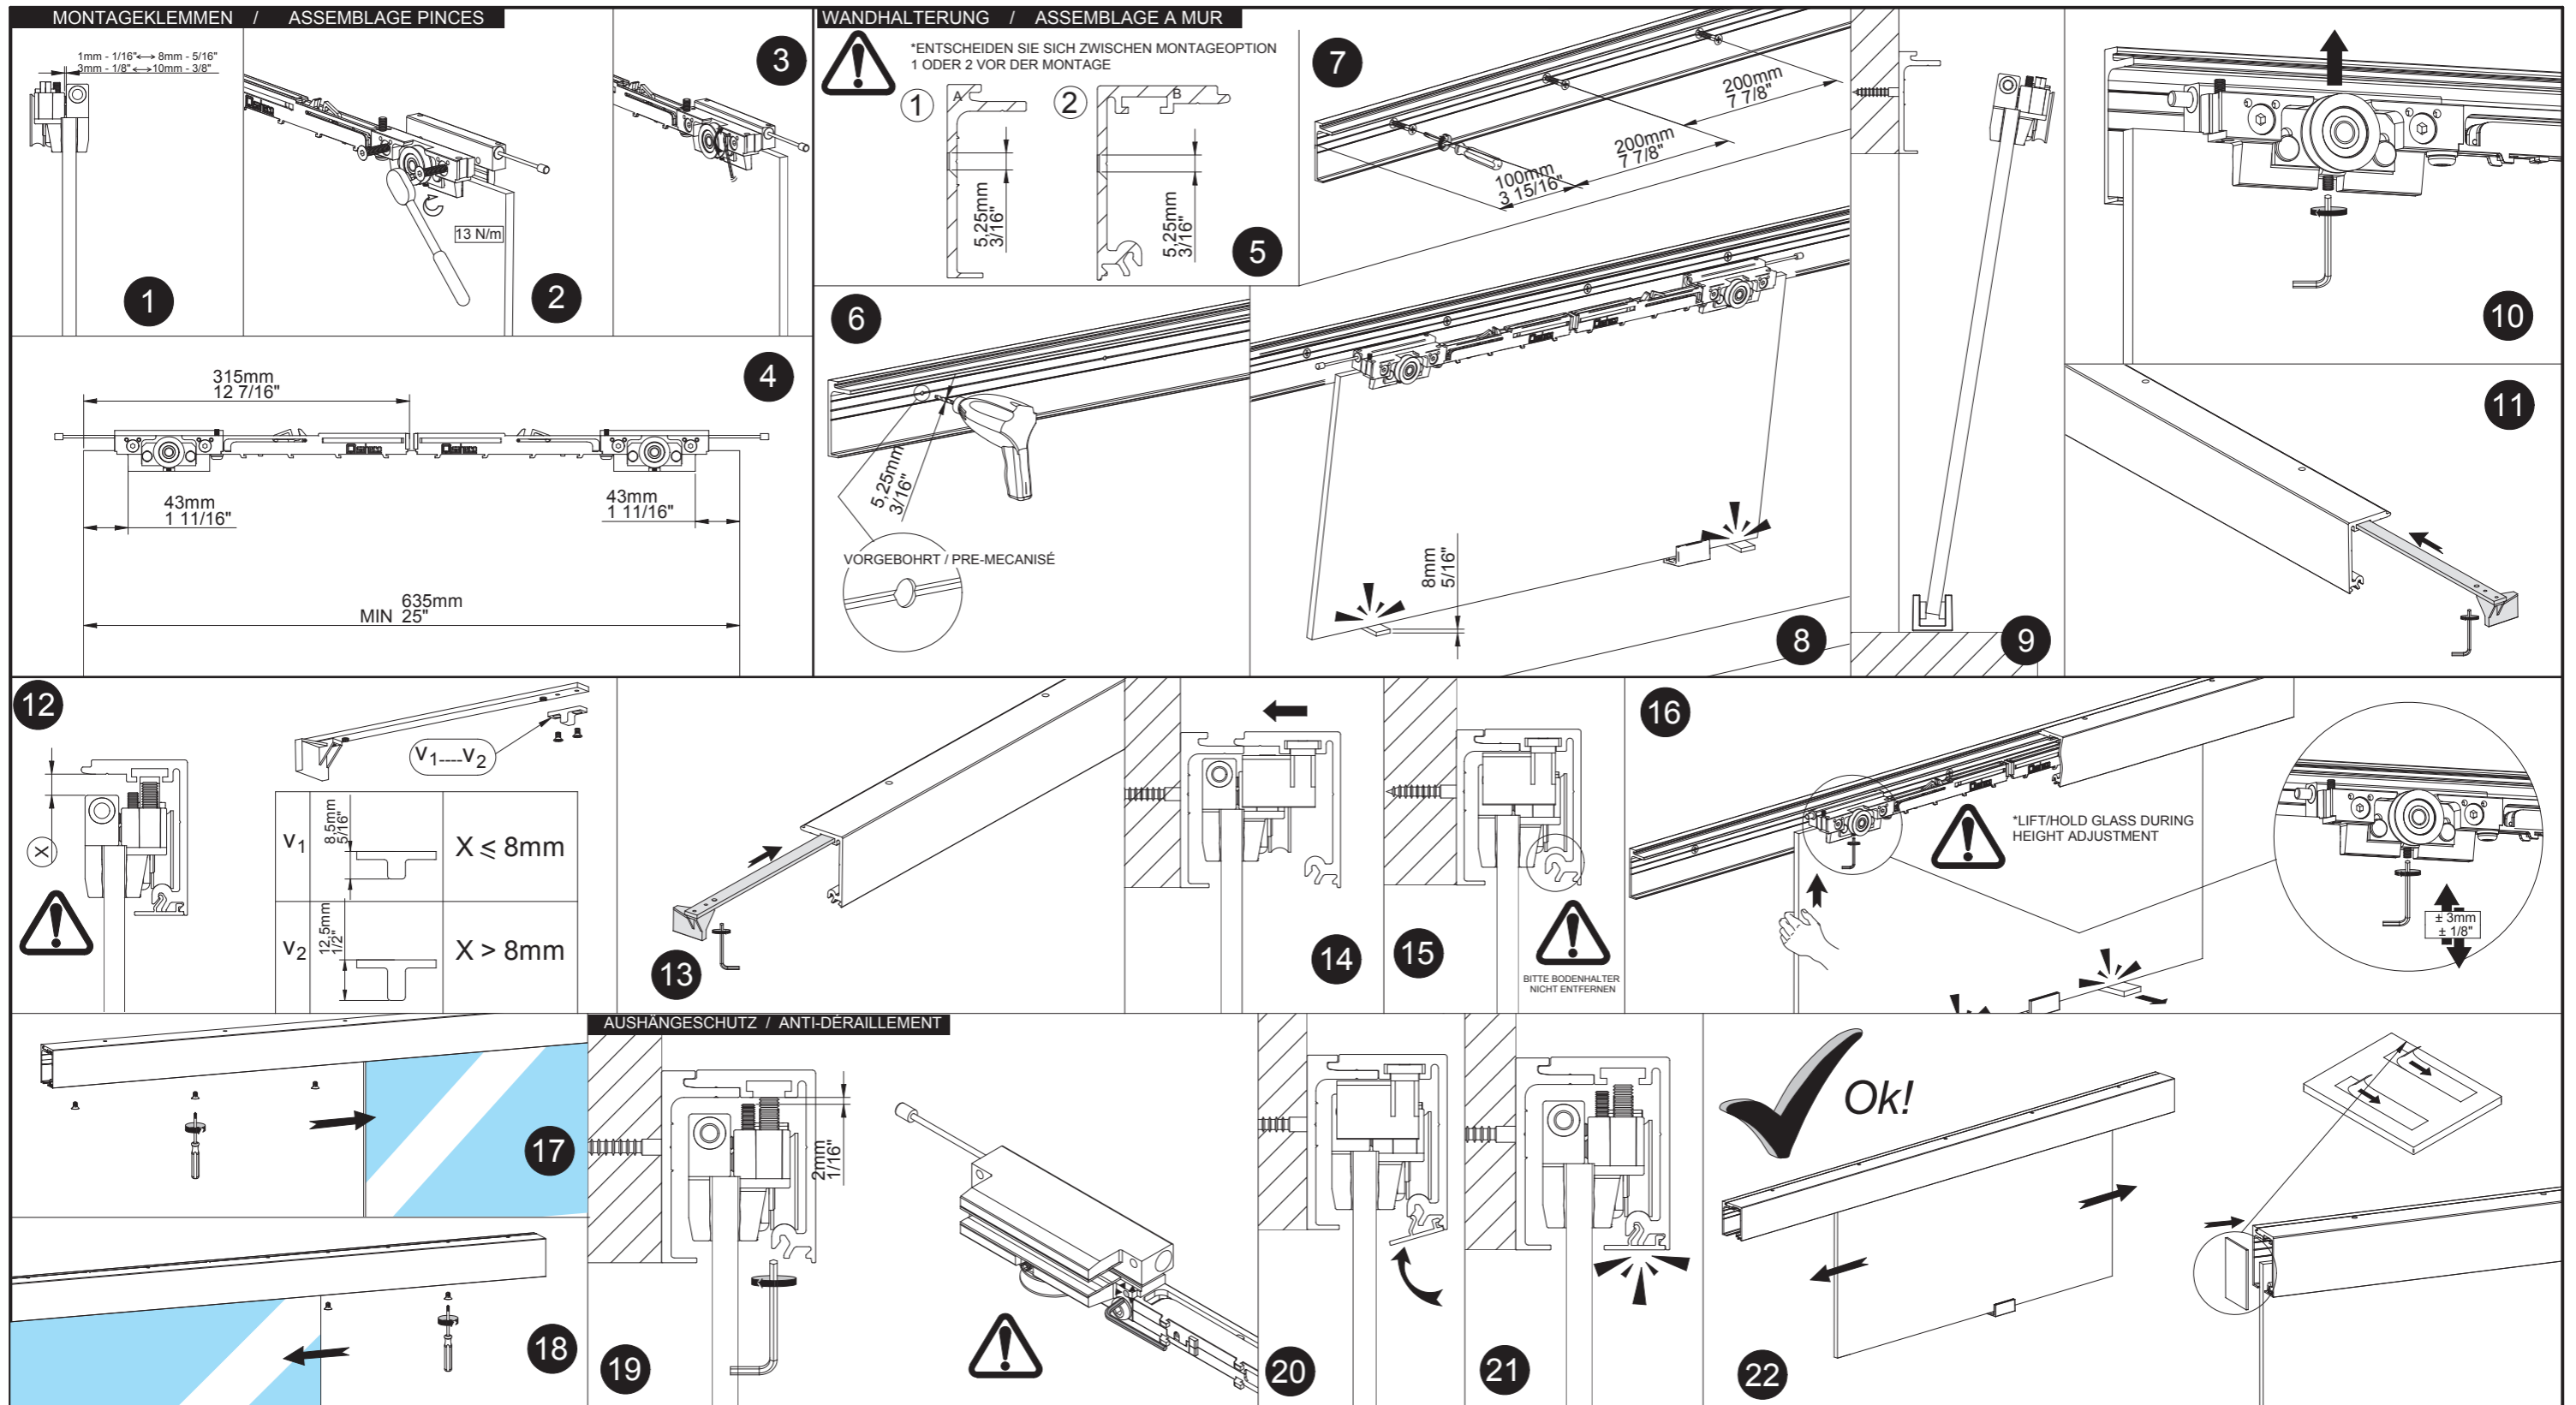

MONTAGEANLEITUNG: COMPACT-X70

EUCRL X2 SA | EUCRL X3 SA | EUCRL X2 BN | EUCRL X3 BN | EUCRL X3 F SA | EUCRL X3 F BN