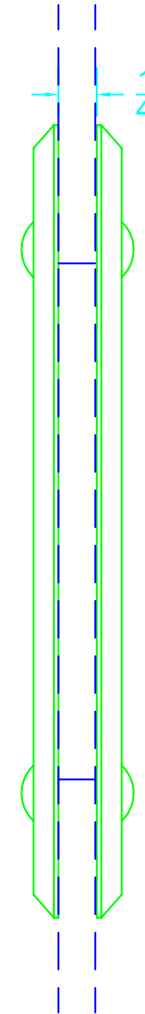

No-Draft Speak-Thrus

P/N

549
 834A
 834BA
 834BGA
 834DU

Description

Chrome Plated Brass
 Satin Anodized Aluminum
 Bright Anodized Aluminum
 Bright Gold Anodized Aluminum
 Dark Bronze Anodized Aluminum

C.R. Laurence Architectural Products
 Phone Orders (800) 421-6144
 Fax Orders (800) 262-3299
 WWW.CRLAURENCE.COM
 Patent Pending