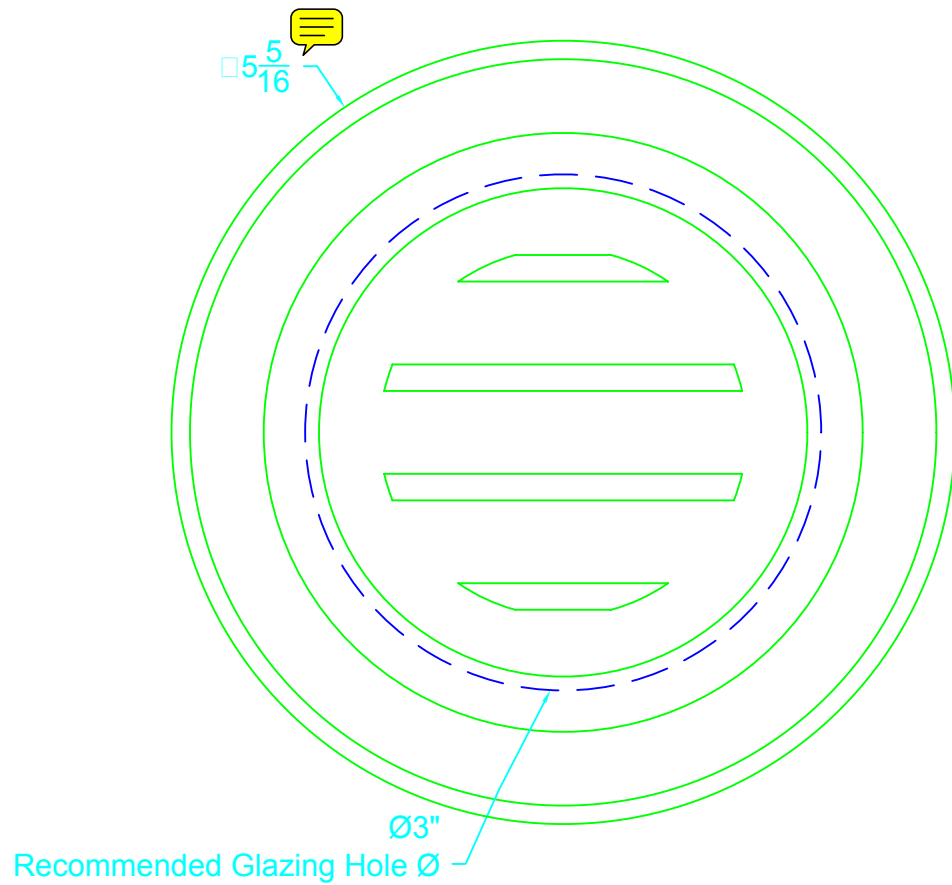

No-Draft Speak-Thrus

P/N

549
 834A
 834BA
 834BGA
 834DU

Description

Chrome Plated Brass
 Satin Anodized Aluminum
 Bright Anodized Aluminum
 Bright Gold Anodized Aluminum
 Dark Bronze Anodized Aluminum

C.R. Laurence Architectural Products
 Phone Orders (800) 421-6144
 Fax Orders (800) 262-3299
 WWW.CRLAURENCE.COM
 Patent Pending